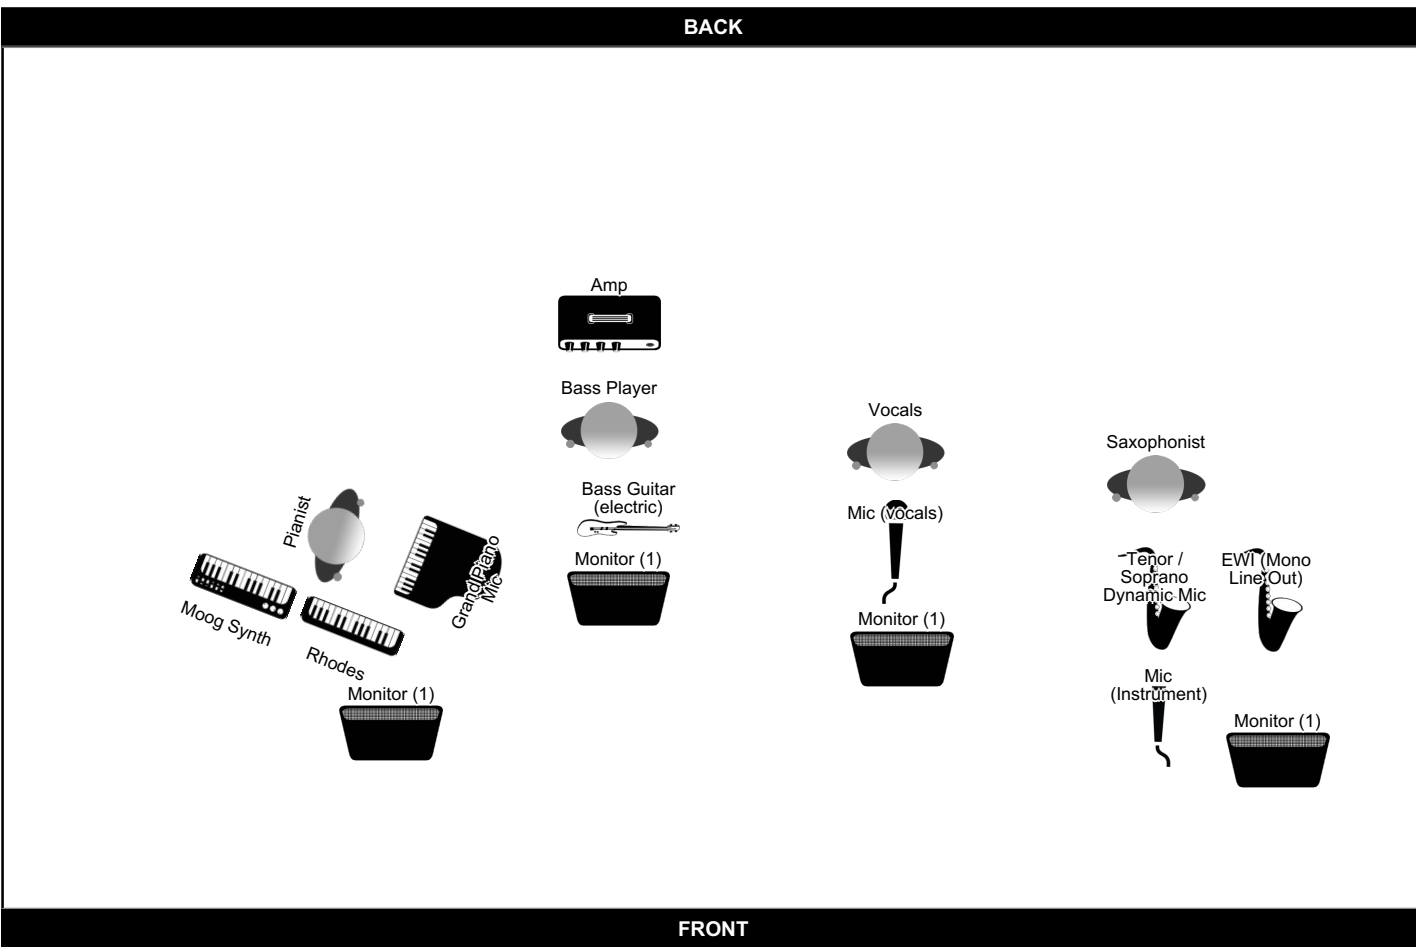

Maaikedendunnen (INNER SPACE TOUR - LIVE SETUP)

Made using:
MyStagePlan

<http://www.maaikedendunnen.com>

Contact: Maaikedendunnen (+31 6 42080310 / info@maaikedendunnen.com)

Extra Info

- *Saxophonist needs 1 dynamic mic and 1 mono line out for EWI
- *Pianist needs Rhodes, Grand Piano at the club and brings own Moog
- *1 piano chair and 3 high chairs needed

Monitor Groups

Group	Soundmix
Group 1	Group 1: all amplified instruments

Maaike den Dunnen (INNER SPACE TOUR - LIVE SETUP)

Contact: Maaike den Dunnen (+31 6 42080310 / info@maikedendunnen.com)

Line Up

Name	Instrument
Pianist	Grand Piano Mic, Rhodes, Moog Synth
Vocals	Mic (vocals)
Saxophonist	Mic (Instrument), Tenor / Soprano Dynamic Mic, EWI (Mono Line Out)
Bass Player	Bass Guitar (electric), Amp

Maaike den Dunnen (INNER SPACE TOUR - LIVE SETUP)

Contact: Maaike den Dunnen (+31 6 42080310 / info@maikedendunnen.com)

Channel list

Channel	Band Member	Instrument	Mic / DI	Insert
1	Bass Player	Amp (Bass Player)	Instr. Mic Amp or DI	
2	Vocals	Mic (vocals) (Vocals)	Condenser Vocal Mic	
3	Saxophonist	Tenor and Soprano Sax	Dynamic Instrument Mic	
4	Saxophonist	EWI	Mono Line Out	
5	Pianist	Grand Piano	Grand Piano Mic	
6	Pianist	Grand Piano	Grand Piano Mic	
7	Pianist	Rhodes	Rhodes (DI?)	
8	Pianist	Moog	Moog synth (DI?)	